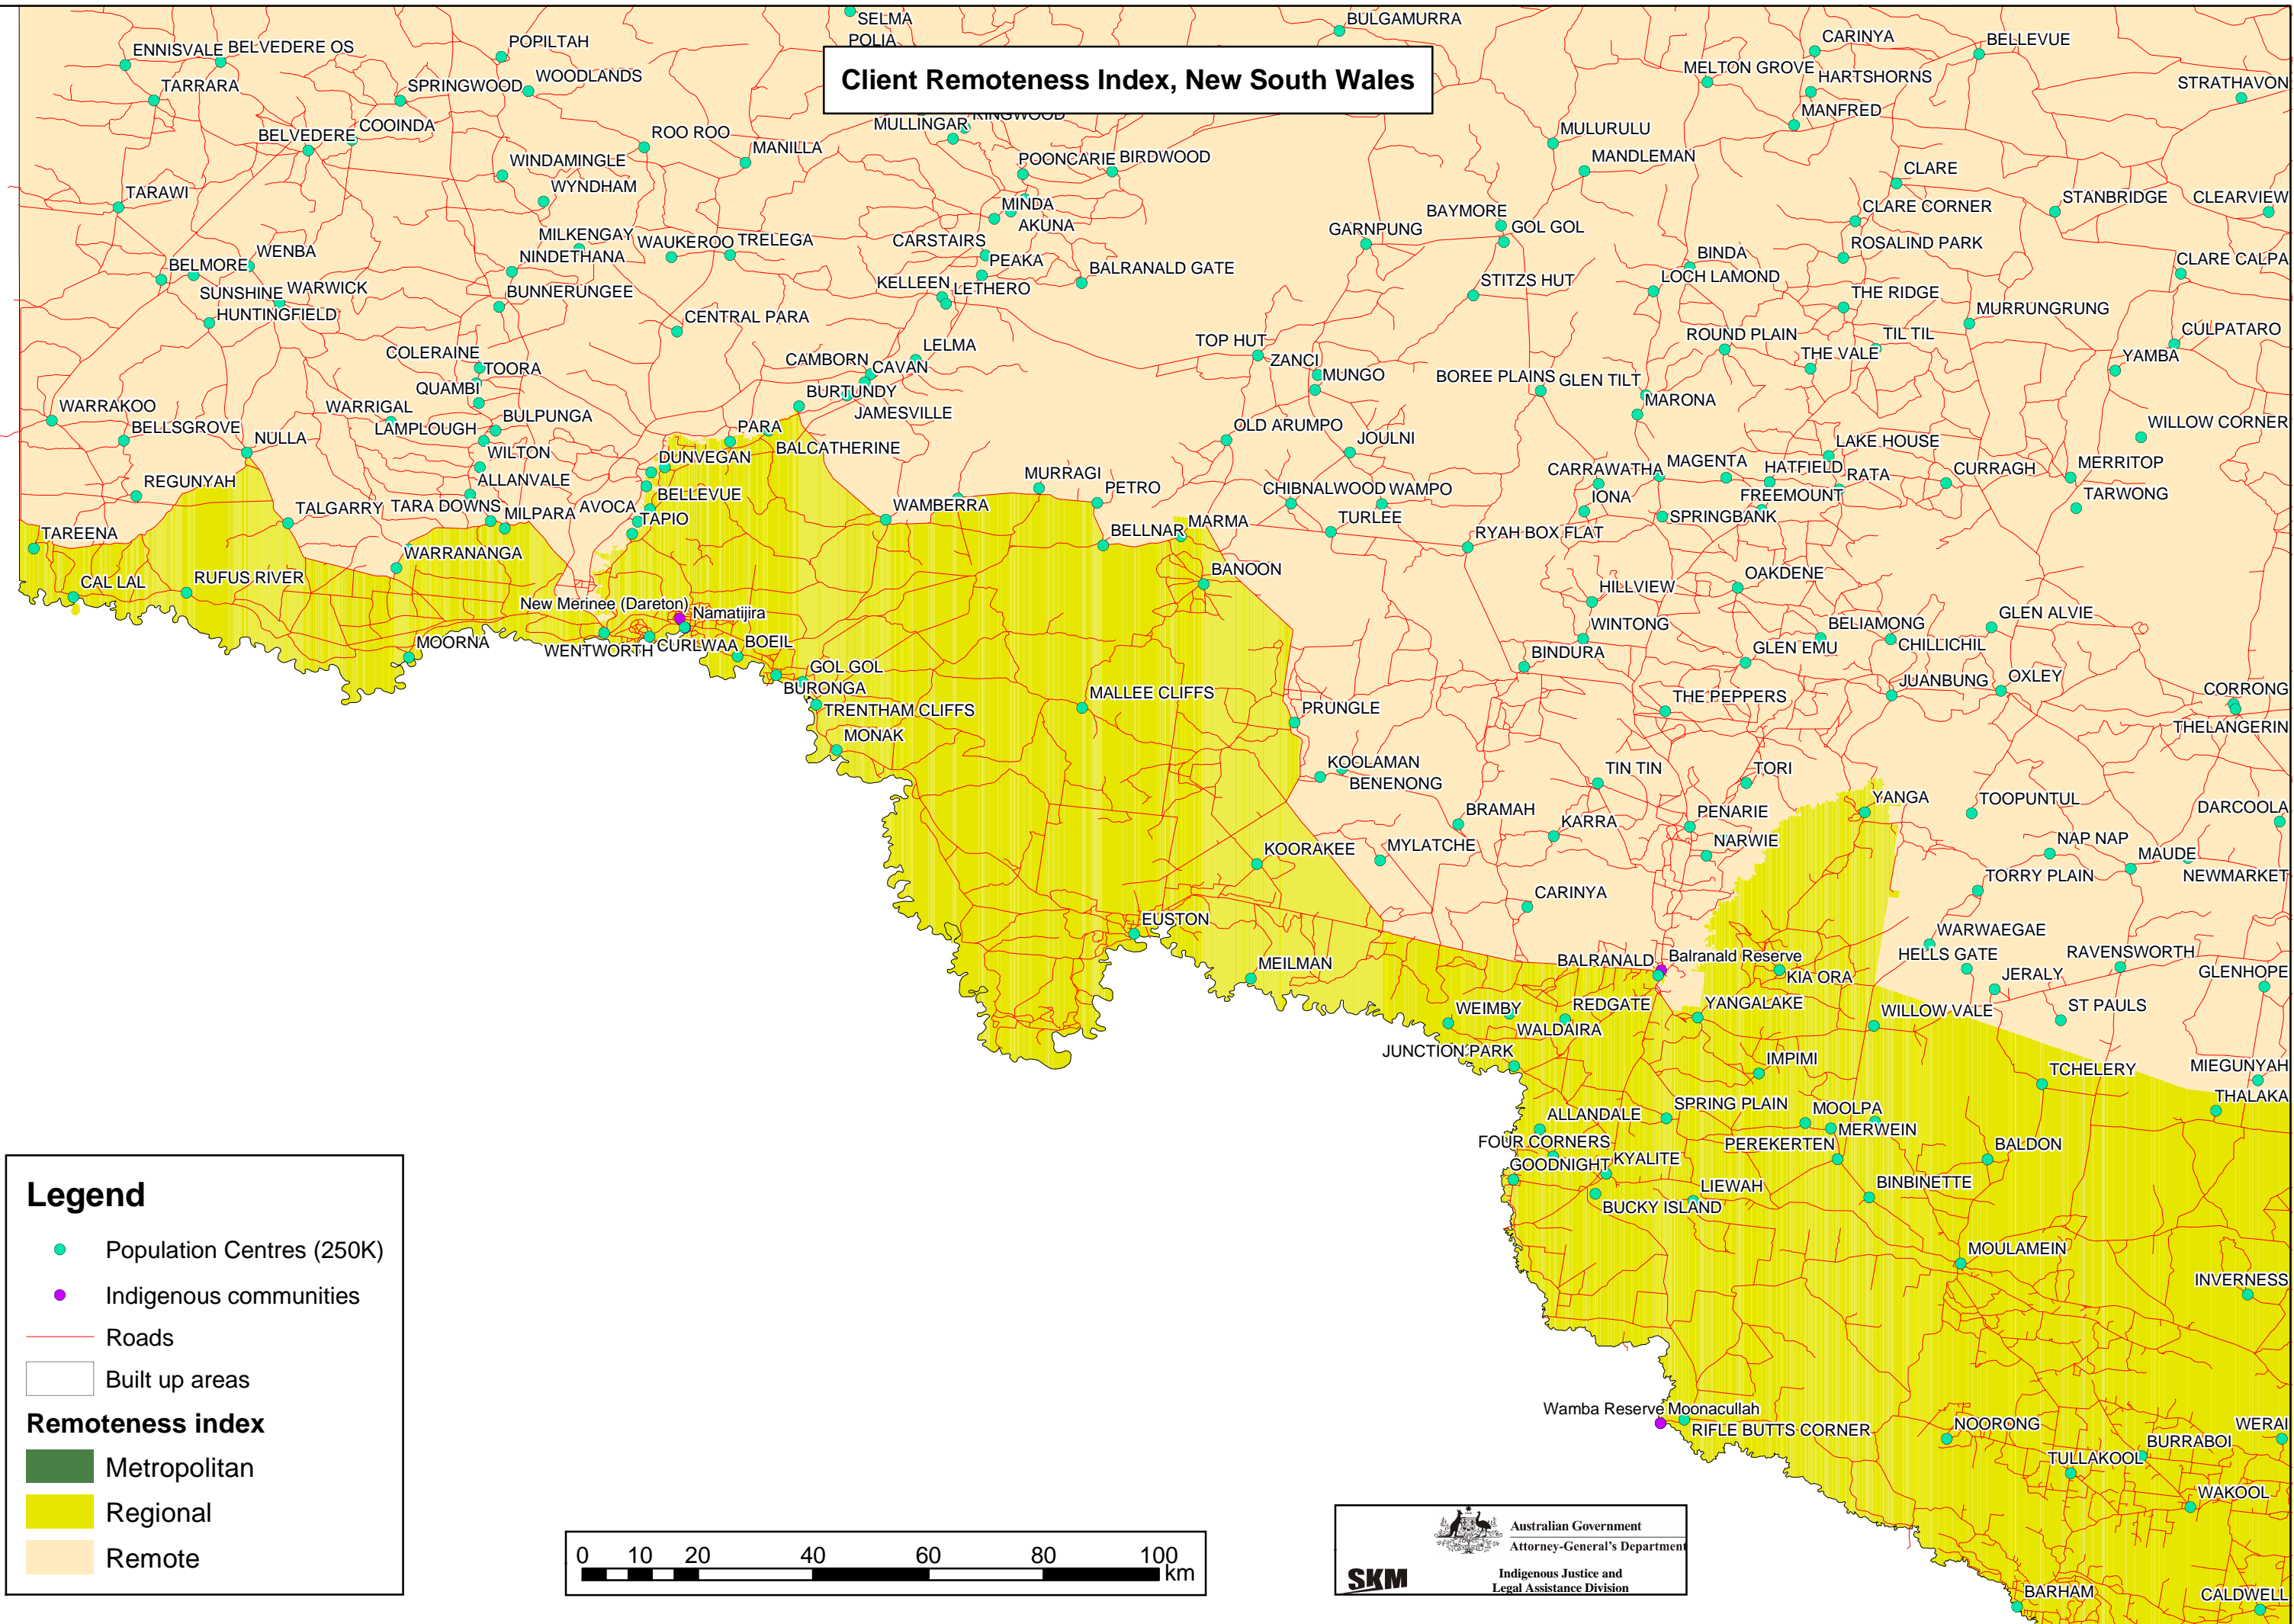

Client Remoteness Index, New South Wales

Legend

- Population Centres (250K)
- Indigenous communities
- Roads
- Built up areas

Remoteness index

- Metropolitan
- Regional
- Remote

Australian Government
Attorney-General's Department

SKM
Indigenous Justice and
Legal Assistance Division